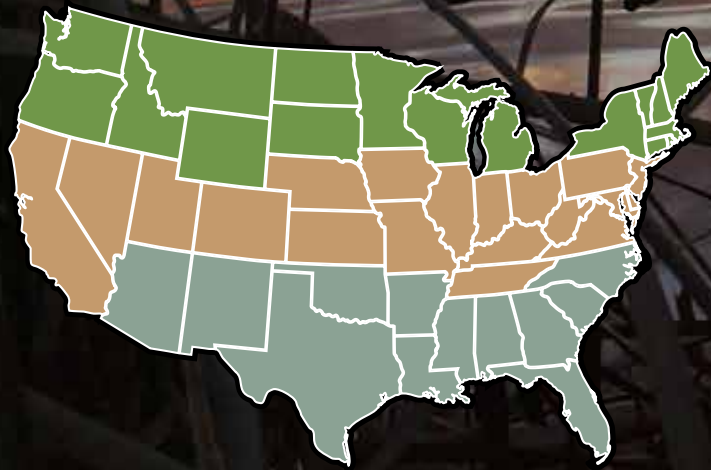

Offered in 41lb bags
Planting Rate: 41 lbs/acre

Planting Dates:
■ May 15 - July 15
 ■ May 15 - July 15
 ■ May 15 - July 15

Wild Wings

Wild Wings is an upland game bird mix designed to attract and hold birds for your benefit. It's packed full of seeds to attract those birds for hunting season and beyond. Wild Wings offers cover for upland birds and is a great mix to turn your hunting property around. Call Stratton Seed Company today to get a head start this season.

Planting rate: 24lbs/acre

Planting Dates:

■ May 15 - June 15

■ May 15 - June 15

■ May 15 - June 15

White Proso Millet

Peredovic Sunflowers

WGF Milo

Planting Dates:

■ May 15 - June 15

■ June 15 - July 15

■ June 1 - July 15

**Sorghum
Sudangrass**

WGF Milo

Planting Rate: 4lb/blind

Call in the Big Guns!