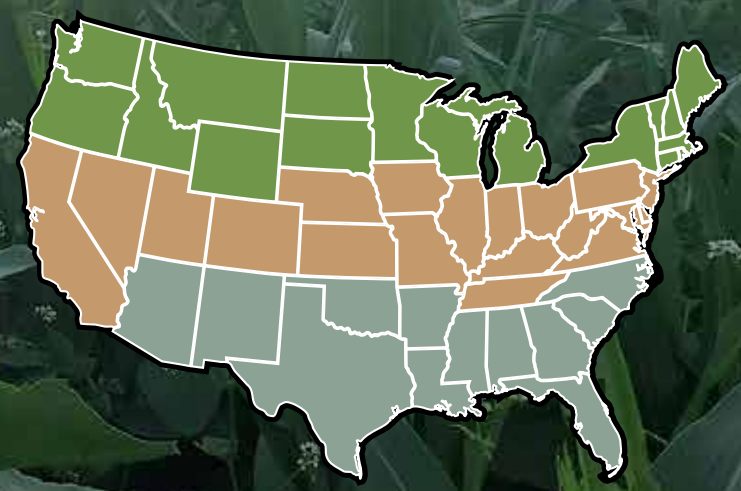

Planting Rate: One bag per 1/2 acre

Offered in **25-28 lbs bags**

Planting Dates:

■ April 1 - June 15

■ April 1 - June 15

■ April 1 - June 15

The **Heritage** blend is designed to provide not only forage but cover to wildlife as well. This mix has great forage qualities along with structural benefits to help the forage grow to its greatest potential. Heritage has numerous species of seeds that will give the whitetail and other wildlife food during the summer months. This will allow you to have a healthier deer herd and give them the opportunity to grow to their greatest potential.

Call Stratton Seed Company and order Heritage to give the wildlife on your farm the nutrition they desire the most.

Offered in 41lb bags
Planting Rate: 41 lbs/acre

*Not available in Arkansas

Planting Dates:

■ May 15 - July 15

■ May 15 - July 15

■ May 15 - July 15

Similar to Heritage, **Ancestry** is a blend designed to provide a great amount of forage and cover for whitetail through the spring and summer months. This blend provides a great screen as well as food throughout the growing season. It also offers great benefits for cattle grazing.

Offered in 41lb bags
Planting Rate: 41 lbs/acre

Planting Dates:
■ May 15 - July 15
 ■ May 15 - July 15
 ■ May 15 - July 15

Wild Wings

Wild Wings is an upland game bird mix designed to attract and hold birds for your benefit. It's packed full of seeds to attract those birds for hunting season and beyond. Wild Wings offers cover for upland birds and is a great mix to turn your hunting property around. Call Stratton Seed Company today to get a head start this season.