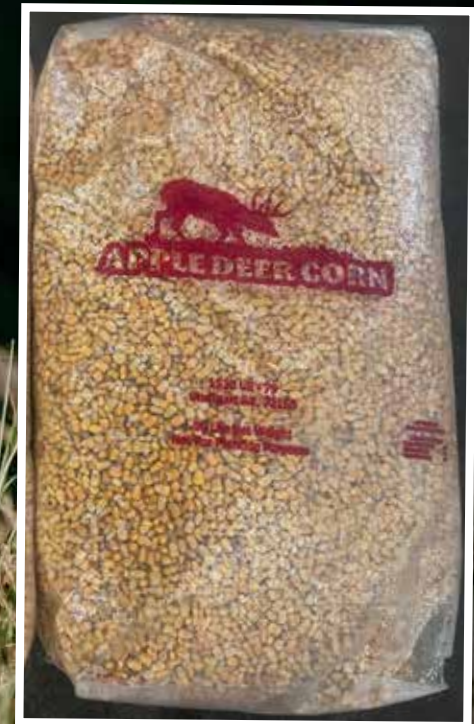

Apple and Persimmon Flavored Deer Corn

Our flavored deer corns come in two delectable flavors: **Apple and Persimmon**. Each of these fruity flavors will have your deer coming from a mile a way to enjoy with their friends. Get yours today from your local dealer!

Available in 50 pound bags