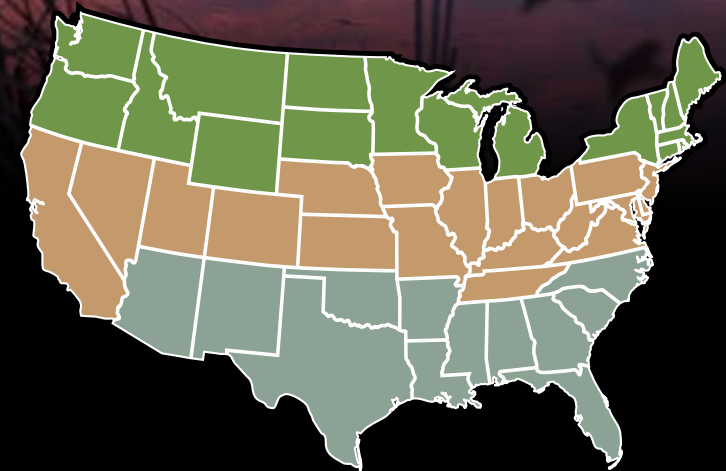

Available in 40 pound bags
Planting rate: 40 lbs/acre

Planting Dates:

June 1 - July 15

June 1 - July 15

July 1 - Aug 1

FINAL FLIGHT

Final Flight is designed to allow you to plant later in the growing season and still have a stand of food for waterfowl by the time season starts. Don't stress out about running behind on planting because we've got you covered with Final Flight.

Available in 25 pound bags — Planting rate: 25 lbs/acre

Buckwheat

Japanese Millet

Golden Millet

Planting Dates:

June 15 - July 15

July 15 - Aug 15

Aug 1 - Sept 15