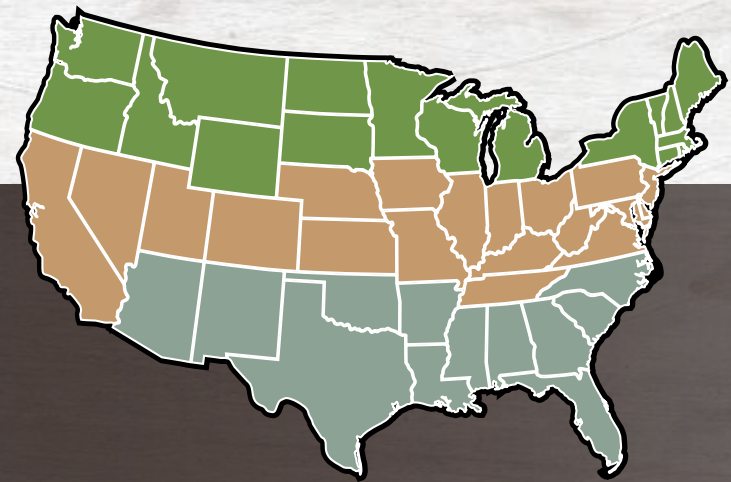

■ May 15 - July 15

■ May 15 - July 15

■ May 15 - July 15

Similar to Heritage, **Ancestry** is a blend designed to provide a great amount of forage and cover for whitetail through the spring and summer months. This blend provides a great screen as well as food throughout the growing season. It also offers great benefits for cattle grazing.

Offered in 41lb bags
Planting Rate: 41 lbs/acre

Planting Dates:
■ May 15 - July 15
 ■ May 15 - July 15
 ■ May 15 - July 15

Wild Wings

Wild Wings is an upland game bird mix designed to attract and hold birds for your benefit. It's packed full of seeds to attract those birds for hunting season and beyond. Wild Wings offers cover for upland birds and is a great mix to turn your hunting property around. Call Stratton Seed Company today to get a head start this season.

Planting rate: 24lbs/acre

Planting Dates:

■ May 15 - June 15

■ May 15 - June 15

■ May 15 - June 15

White Proso Millet

Peredovic Sunflowers

WGF Milo