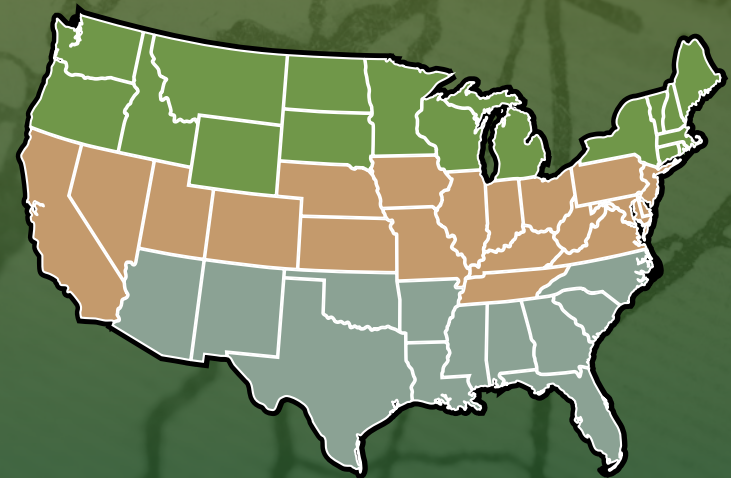

**Turnip Hybrid
Winfred**

**Purple Top
Turnip**

Rapeseed

Available in 40 pound bags

Planting rate:

**Drilled
Broadcast**

1.5 bags/acre
2 bags/acre

Planting Dates:

July 15 - Aug 31

July 31 - Sept 1

Aug 15 - Sept 15

REVIVAL

Stratton Seed's Revival is a perennial blend that's stacked with highly attractive forage that wildlife love. Providing forage every year to help your hunt end in a success. Once established, Revival will grow year in and year out for several years to provide quality forage. With crude protein levels up to 30%, give the whitetail the nutrition they need and desire most with Revival.