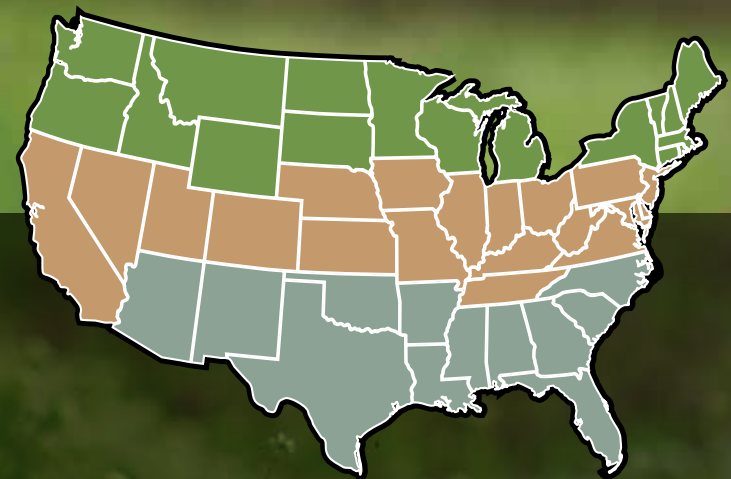

Available in ¼ acre and 1 acre bags — Planting rate: 4.25 lbs/quarter acre

Red Clover

White Ladino Clover

Alfalfa

Chicory

Planting Dates:

July 15 - Aug 31

July 31 - Sept 1

Aug 15 - Sept 15

Big Buck Brassicas – or **Triple B** as we like to call it – is the perfect blend of old school and new school to keep your deer coming all winter long! This brassica mix can be planted in spring, summer or early fall and has a quick establishment date to start providing your herd with the nutrition they need in the fall and winter months. Winfred can provide an excellent source of energy and protein (approximately 22%) while also being highly palatable and digestible with its high leaf ratio. Pacer was bred for fast, vigorous establishment and quick maturity. It also has more leaf structure than most other forage turnips and is multi-crowned for improved re-growth potential even after aggressive animal foraging. This blend also offers Sugar Beets and Purple Top Turnips which are a long time standard in the food plot world.